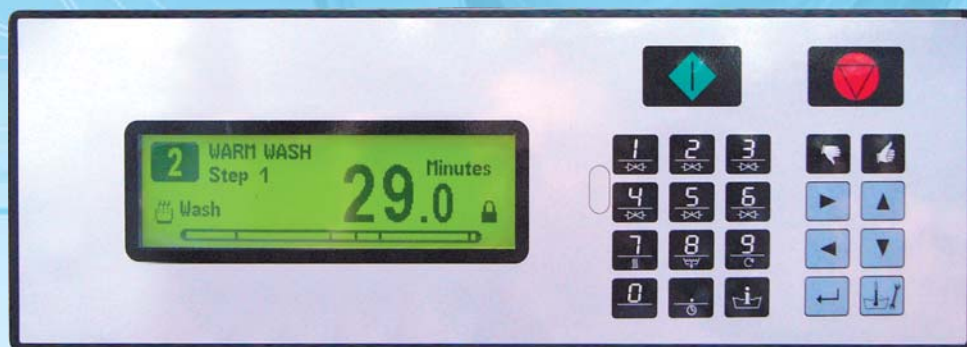

primus

Graphitronic®

- Fully programmable microprocessor that meets the most complex requirements
- 99 programmes (including 15 preset programmes)
- Economy programmes
- Very easy to use - large display in your own language
- Very easy to programme
- Possibility to visualise graphic signs and texts in special alphabets (Cyrillic, Arabic, Chinese, Korean, etc.)